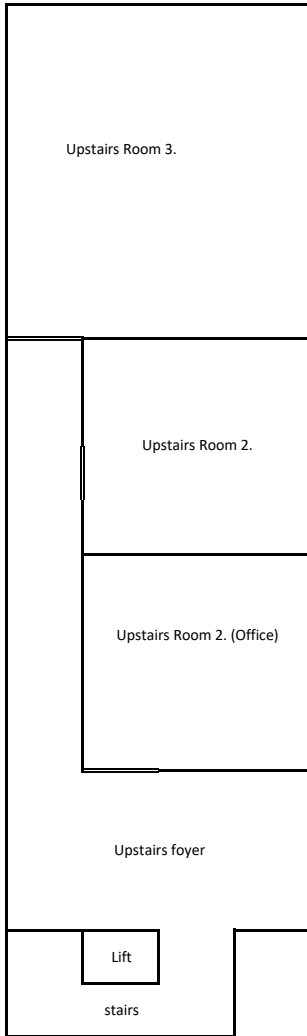

Jubilee Centre Floor Plan

1st Floor

Ground Floor

*Fire Muster Point (in front of Spanners Garage)