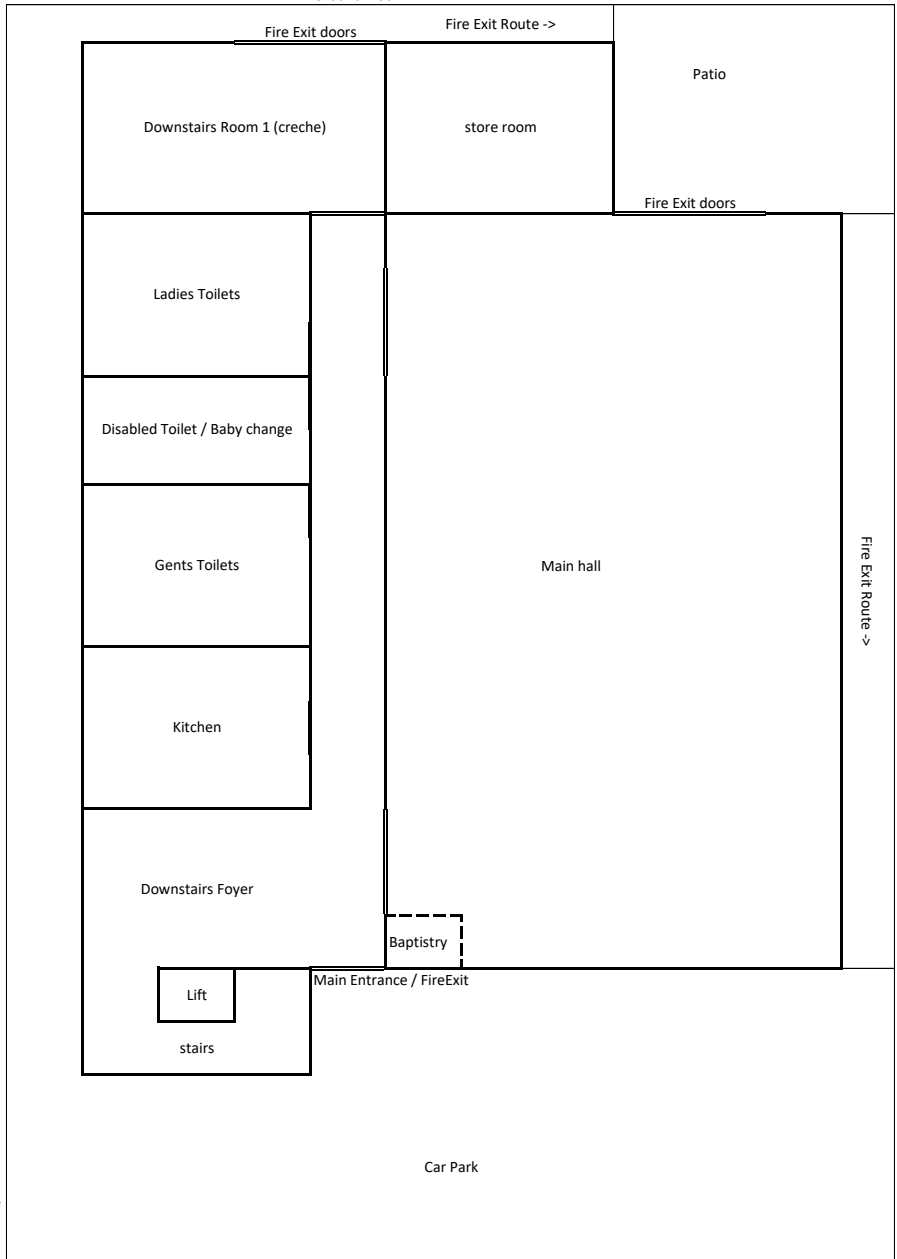

Jubilee Centre Floor Plan

1st Floor

Ground Floor

*Fire Muster Point (in front of Spanners Garage)